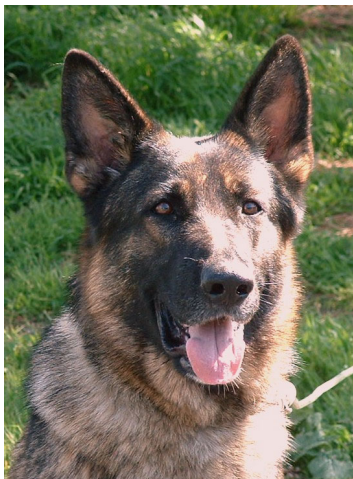

Heidi vom
Grewe Haus

BH.
OFA pending
Color: Gray

Jaro von Avenir

Germany
SchH 3, "a" normal,
"ED" normal
SR: SG – Very Good
Color: Black/Brown

BSR: Upper medium size, strongly build male with a very strong head, very good expression, dark eyes and strong mask. Very strong secondary sex characteristics. High wither, firm back very good croup. Balanced chest proportions, good front angulation and very good rear hand angulation. Steps straight in front and rear and demonstrates powerful gaits with good front reach and very effective rear drive. Sure temperament, TSB pronounced; does out.

Kessy
vom Mochauer Land

Germany
SchH 1, "a" normal,
Color: Gray

Baru von Haus Yü
Germany

SchH3, KKL1
"a" normal
SR: V – Excellent (BSZS)

Eyra von Hauskes
Germany

SchH2, KKL1
"a" fast normal
SR: V – Excellent